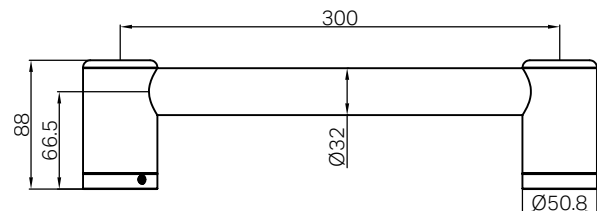

Bassini Plus Care 32mm Grab Rail 300mm

Finish & SKU

 Chrome 25C070CH	 Brushed Nickel 25C070BN
 Matte Black 25C070MB	 Brushed Gold 25C070BG
 Gun Metal 25C070GM	

Specifications

Temperature Rating

Min 1°C-Max 75°C

Pressure Rating

Min 150kpa-Max 500kpa

Warranty

Features

- 304 grade stainless steel construction for durability
- Approved by the Australian standard 1428.1-2009 (Grab Rails) with over 150kg weight rating
- The rail can be cut to the required lengths
- A stylish design to help prevent falls in the bathroom and live independently
- Minimalist design complements modern bathroom accessories

- Dimensions are nominal measurements only.