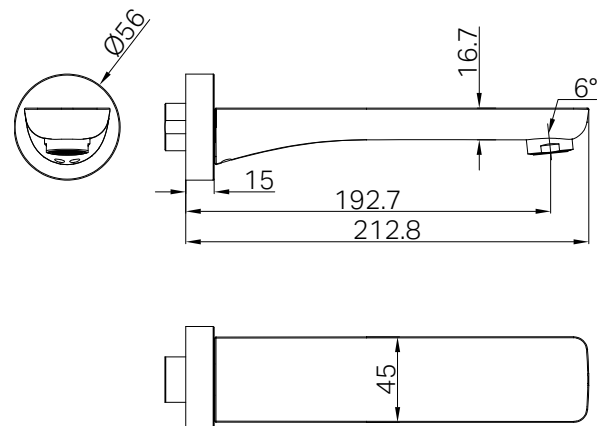

## Bassini Plus Bath Spout Straight 180mm only

### Features

- Inlet - 1/2 BSP female push fit connection
- Suitable for use with shower mixer or wall top assemblies
- Basin spout rating: 5L/Min, bath spout rating: not required
- Includes an additional non-restricting aerator for bath use.

- Dimensions are nominal measurements only.