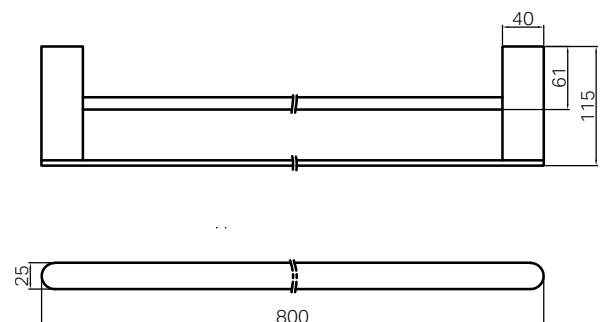

Bassini Plus Double Towel Rail 800mm

Finish & SKU

 Chrome 25C058CH	 Brushed Nickel 25C058BN
 Matte Black 25C058MB	 Brushed Gold 25C058BG
 Gun Metal 25C058GM	

Specifications

Temperature Rating

Min 1°C-Max 75°C

Pressure Rating

Min 150kpa-Max 500kpa

Warranty

Features

- 304 grade stainless steel construction for durability
- Easy to install

Maintenance And Care

- Regularly check the mixer and connections for signs of wear or leaks.
- Clean the tap with mild soapy water to maintain its appearance, avoiding harsh chemicals and abrasive materials that may damage the finish.

- Dimensions are nominal measurements only.