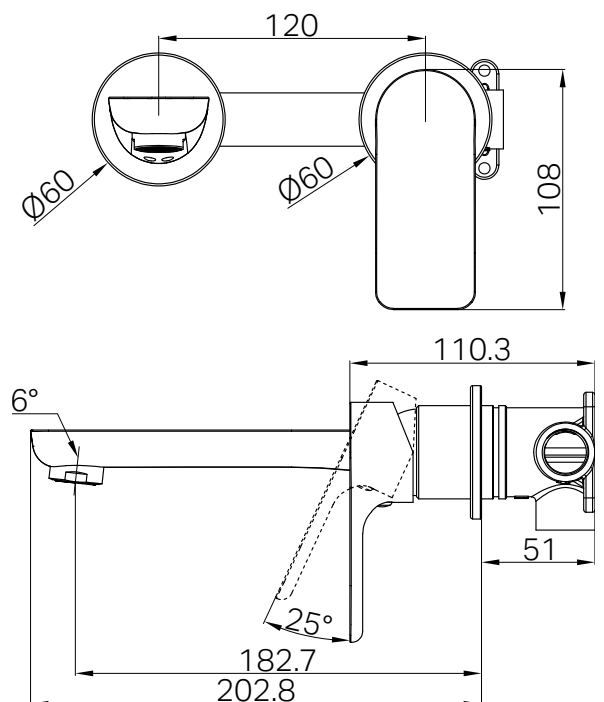

Specifications

Watermark License

WM-060073

Temperature Rating

Min 1°C-Max 75°C

Pressure Rating

Min 150kpa-Max 500kpa

Warranty

Features

- Metal wall plate construction for longevity
- Compatible with premium 35mm universal wall basin/bath mixer body
- Includes an additional non-restricting aerator for bath use.

Maintenance And Care

- Dimensions are nominal measurements only.