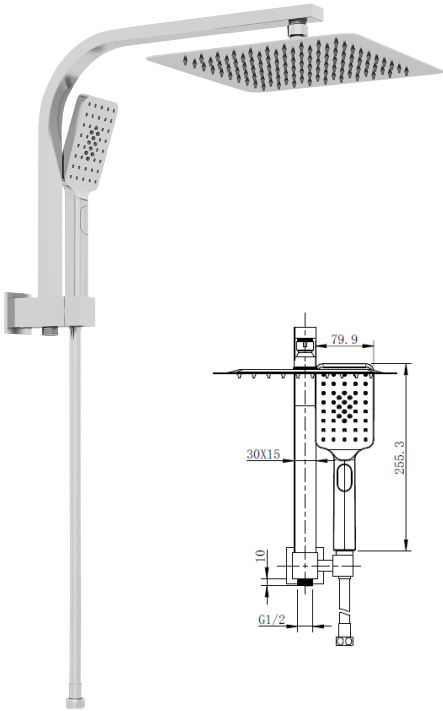

# RONDO

## Short Combination Square Shower

### PRODUCT CODE

B2RP55004 

B2RP55004B 

### FEATURES

250mm square shower with integrated connection.  
Twin function square hand shower.

**Finishes**  
Chrome  
Matte Black

**Material**  
Brass

**WELS Rating**  
3 Star, 9.0 Litres per min

**Warranty**  
5 year warranty,  
12 months parts and labour