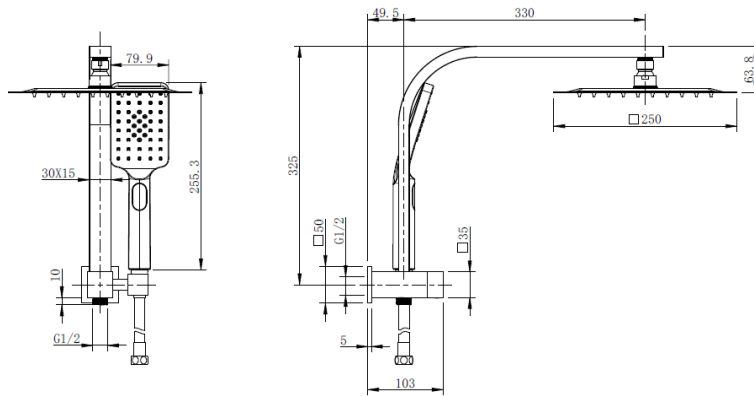

## Short Combination Square Shower

### FEATURES

250mm square shower with integrated connection.  
Twin function square hand shower.

**Finishes**  
Chrome  
Matte Black

**Material**  
Brass

**WELS Rating**  
3 Star, 9.0 Litres per min

**Warranty**  
5 year warranty,  
12 months parts and labour