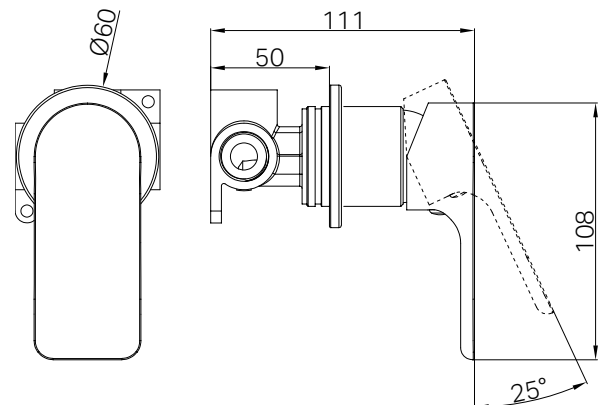

Bassini Plus Shower Mixer 60mm Backplate

Finish & SKU

- | | |
|---|---|
|  Chrome
25C011CH |  Brushed Nickel
25C011BN |
|  Matte Black
25C011MB |  Brushed Gold
25C011BG |
|  Gun Metal
25C011GM | |

Specifications

- 35mm ceramic cartridge can be adjusted to control water temperature and flow control setting, saving energy
- Metal wall plate construction for longevity
- Body inlets – ½ BSP female
- Suitable for mains pressure installation
- Wels rating not required
- Replaceable trim kits
- Packed Separately (Body and Trim Kits)

- Dimensions are nominal measurements only.