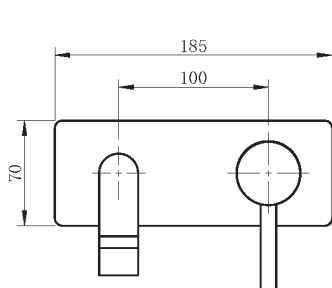

enhance

Nobel Plus Basin Mixer

Product Codes:	Finishes:	WELS Rating:
B2C1102-1	Chrome	5 Star, 6 Litres per min
B2C1102-1BG	Brushed Gold	Features: Brass mixer. Pin lever handle
B2C1102-1BN	Brushed Nickel	
B2C1102-1MB	Matte Black	
Warranty: 20 Year Warranty on Cartridge and Product 12 Months Parts & Labour		

Colour Swatches:

Chrome

Brushed Gold

Brushed Nickel

Matte Black

DISCLAIMER: Installation of this product must be undertaken by a qualified and licensed plumber and in accordance with the National Plumbing Code, AS/NZS 3500 and all applicable local regulations. Enhance products are designed to meet the appropriate Australian Standards. Dimensions contained were correct at the time of publication. However, neither the manufacturer nor the distributor takes responsibility for printing errors. The manufacturer and the distributor reserve the right to vary specifications or delete models without prior notification. A failure to follow the installation instructions, or a failure to have the product installed by a licensed tradesperson, may void the products warranty.