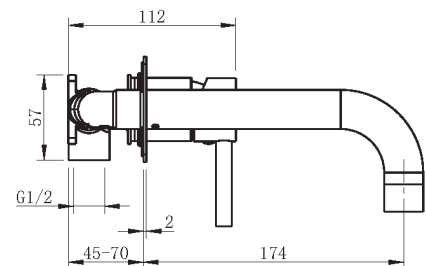

enhance

Nobel Plus Basin Mixer

Product Codes:	Finishes:	WELS Rating:
B2C1102-1	Chrome	5 Star, 6 Litres per min
B2C1102-1BG	Brushed Gold	Features: Brass mixer. Pin lever handle
B2C1102-1BN	Brushed Nickel	
B2C1102-1MB	Matte Black	
Warranty: 20 Year Warranty on Cartridge and Product 12 Months Parts & Labour		

Colour Swatches:

Chrome

Brushed Gold

Brushed Nickel

Matte Black

DISCLAIMER: Installation of this product must be undertaken by a qualified and licensed plumber and in accordance with the National Plumbing Code, AS/NZS 3500 and all applicable local regulations. Enhance products are designed to meet the appropriate Australian Standards. Dimensions contained were correct at the time of publication. However, neither the manufacturer nor the distributor takes responsibility for printing errors. The manufacturer and the distributor reserve the right to vary specifications or delete models without prior notification. A failure to follow the installation instructions, or a failure to have the product installed by a licensed tradesperson, may void the products warranty.