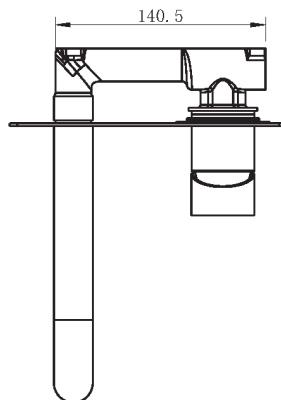

enhance

Nobel Plus Basin Mixer

Product Codes:	Finishes:	WELS Rating:
B2C1102-1	Chrome	5 Star, 6 Litres per min
B2C1102-1BG	Brushed Gold	Features: Brass mixer. Pin lever handle
B2C1102-1BN	Brushed Nickel	
B2C1102-1MB	Matte Black	
Warranty: 20 Year Warranty on Cartridge and Product 12 Months Parts & Labour		

Colour Swatches:

Chrome

Brushed Gold

Brushed Nickel

Matte Black

DISCLAIMER: Installation of this product must be undertaken by a qualified and licensed plumber and in accordance with the National Plumbing Code, AS/NZS 3500 and all applicable local regulations. Enhance products are designed to meet the appropriate Australian Standards. Dimensions contained were correct at the time of publication. However, neither the manufacturer nor the distributor takes responsibility for printing errors. The manufacturer and the distributor reserve the right to vary specifications or delete models without prior notification. A failure to follow the installation instructions, or a failure to have the product installed by a licensed tradesperson, may void the products warranty.