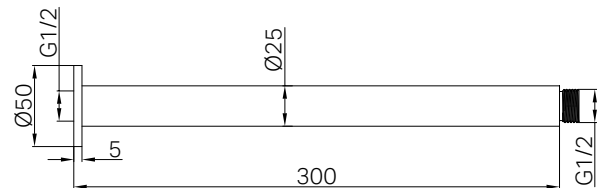

### Features

- Designer round ceiling arm
- ½ female thread at ceiling, male at shower
- Available in different lengths