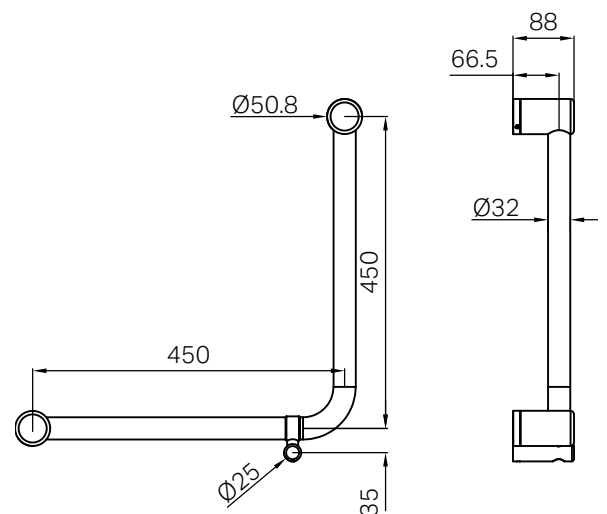

### Features

- 304 grade stainless steel construction for durability
- Can be used by the toilet or in the shower to help get on and off the toilet or from a shower seat
- Correct size according to AS1428.1 for ambulant toilets
- Approved to AS1428.1 for grab rails by an accredited test lab
- Optional add on toilet roll holder attaches to the 32mm rail 150kg capacity
- Modular design, the rail to be mounted horizontally, vertically or at any angle and cut down to suit your bathroom

- Dimensions are nominal measurements only.