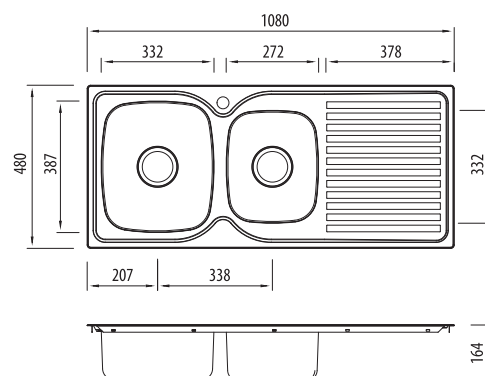

PPH11 1TH 1 & 3/4 Bowl Sink With Drainer

Included accessories

Basket Waste

Basket Waste

Specifications

Sink size	1080W x 480H mm
Bowl size	Main Bowl 330W x 385H x 155D / 17L 3/4 Bowl 270W x 330H x 155D / 12L
Construction	2 piece, bowls and drainer seam welded
Material	304 grade, 18/10 polished stainless steel (0.8 mm thick)
Installation	Topmount
Fixings	Adjustable clips supplied, and sealing gasket fitted
Min cabinet size	700 mm
Tap holes	1
Waste fittings	2 x 90 mm basket wastes included
Carton size	1120 x 520 x 190 mm
Weight	7.5 kg
Warranty	Lifetime manufacturer's warranty (T&Cs Apply)
Maintenance and care instructions	All surfaces should be cleaned with mild liquid detergent or soap and water. To maintain the shine on your stainless steel sink, we recommended the use of any of the easy to obtain, non-abrasive stainless steel cleaners or metal polishes.