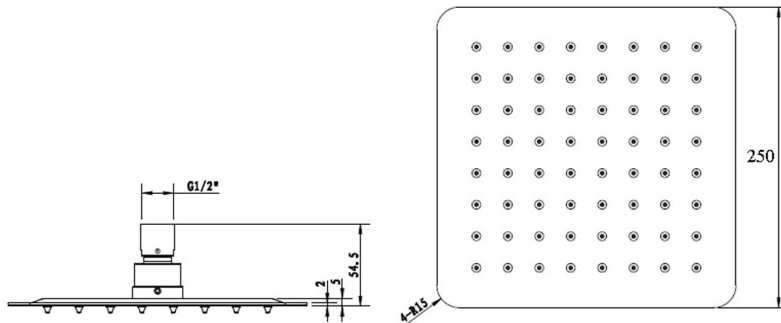

RONDO

Square Shower Head

PRODUCT CODE

B2RPSH0250-SSS

B2RPSH0250-SSSB

FEATURES

250mm square shower

Finishes