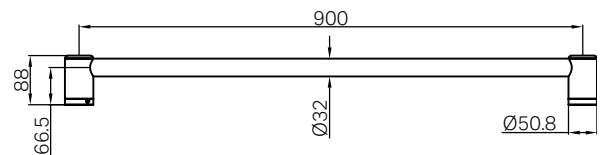

Bassini Plus Care 32mm Grab Rail 900mm

Finish & SKU

 Chrome 25C072CH	 Brushed Nickel 25C072BN
 Matte Black 25C072MB	 Brushed Gold 25C072BG
 Gun Metal 25C072GM	

Specifications

Temperature Rating

Min 1°C-Max 75°C

Pressure Rating

Min 150kpa-Max 500kpa

Warranty

Features

- 304 grade stainless steel construction for durability
- Approved by the Australian standard 1428.1-2009 (Grab Rails) with over 150kg weight rating
- The rail can be cut to the required lengths
- A stylish design to help prevent falls in the bathroom and live independently
- Minimalist design complements modern bathroom accessories

- Dimensions are nominal measurements only.