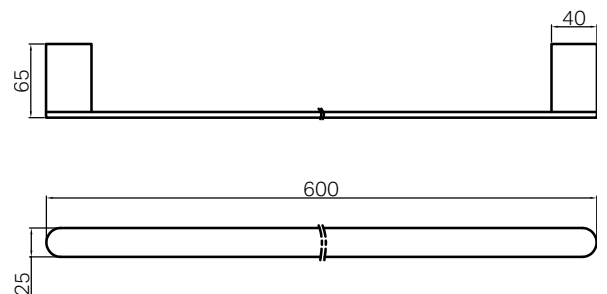

Bassini Plus Single Towel Rail 600mm

Finish & SKU

 Chrome 25C055CH	 Brushed Nickel 25C055BN
 Matte Black 25C055MB	 Brushed Gold 25C055BG
 Gun Metal 25C055GM	

Specifications

Temperature Rating

Min 1°C-Max 75°C

Pressure Rating

Min 150kpa-Max 500kpa

Warranty

Features

- 304 grade stainless steel construction for durability
- Easy to install

Maintenance And Care

- Regularly check the mixer and connections for signs of wear or leaks.
- Clean the tap with mild soapy water to maintain its appearance, avoiding harsh chemicals and abrasive materials that may damage the finish.

- Dimensions are nominal measurements only.