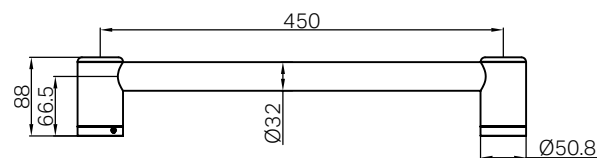

Bassini Plus Care 32mm Grab Rail 450mm

Finish & SKU

 Chrome 25C071CH	 Brushed Nickel 25C071BN
 Matte Black 25C071MB	 Brushed Gold 25C071BG
 Gun Metal 25C071GM	

Specifications

Temperature Rating

Min 1°C-Max 75°C

Pressure Rating

Min 150kpa-Max 500kpa

Warranty

Features

- 304 grade stainless steel construction for durability
- Approved by the Australian standard 1428.1-2009 (Grab Rails) with over 150kg weight rating
- The rail can be cut to the required lengths
- A stylish design to help prevent falls in the bathroom and live independently
- Minimalist design complements modern bathroom accessories

- Dimensions are nominal measurements only.