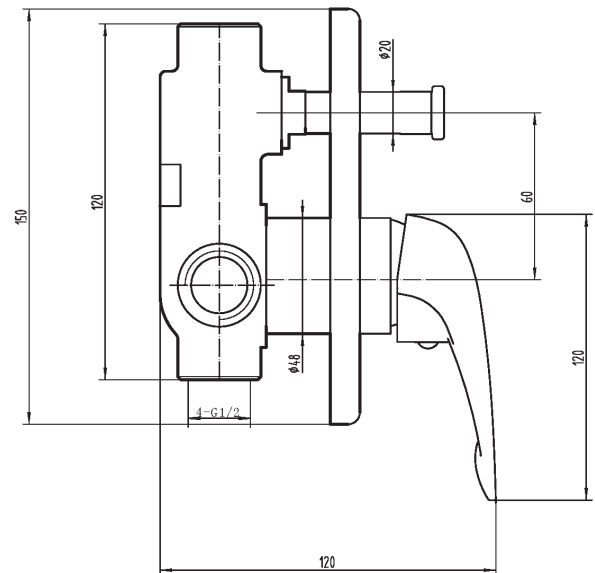

## Meno Plus Shower Diverter Mixer

**Product Codes:**

B250012

**Finishes:**

Chrome

**WELS Rating:**

Not Applicable

**Features:**

Chrome on brass. Solid handle design

Suits bath or shower application

**Warranty:**

20 Year Warranty on cartridge and product

12 Months Parts &amp; Labour

**Colour Swatches:**

Chrome

**DISCLAIMER:** Installation of this product must be undertaken by a qualified and licensed plumber and in accordance with the National Plumbing Code, AS/NZS 3500 and all applicable local regulations. Enhance products are designed to meet the appropriate Australian Standards. Dimensions contained were correct at the time of publication. However, neither the manufacturer nor the distributor takes responsibility for printing errors. The manufacturer and the distributor reserve the right to vary specifications or delete models without prior notification. A failure to follow the installation instructions, or a failure to have the product installed by a licensed tradesperson, may void the products warranty.