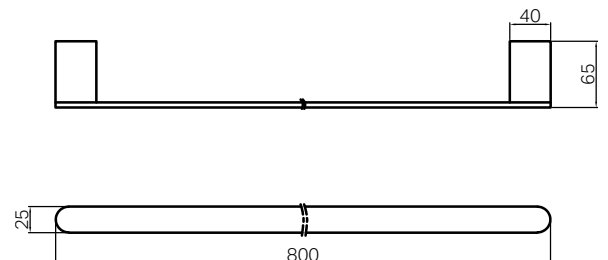

Bassini Plus Single Towel Rail 800mm

Finish & SKU

 Chrome 25C056CH	 Brushed Nickel 25C056BN
 Matte Black 25C056MB	 Brushed Gold 25C056BG
 Gun Metal 25C056GM	

Specifications

Temperature Rating

Min 1°C-Max 75°C

Pressure Rating

Min 150kpa-Max 500kpa

Warranty

Features

- 304 grade stainless steel construction for durability
- Easy to install

Maintenance And Care

- Regularly check the mixer and connections for signs of wear or leaks.
- Clean the tap with mild soapy water to maintain its appearance, avoiding harsh chemicals and abrasive materials that may damage the finish.

- Dimensions are nominal measurements only.